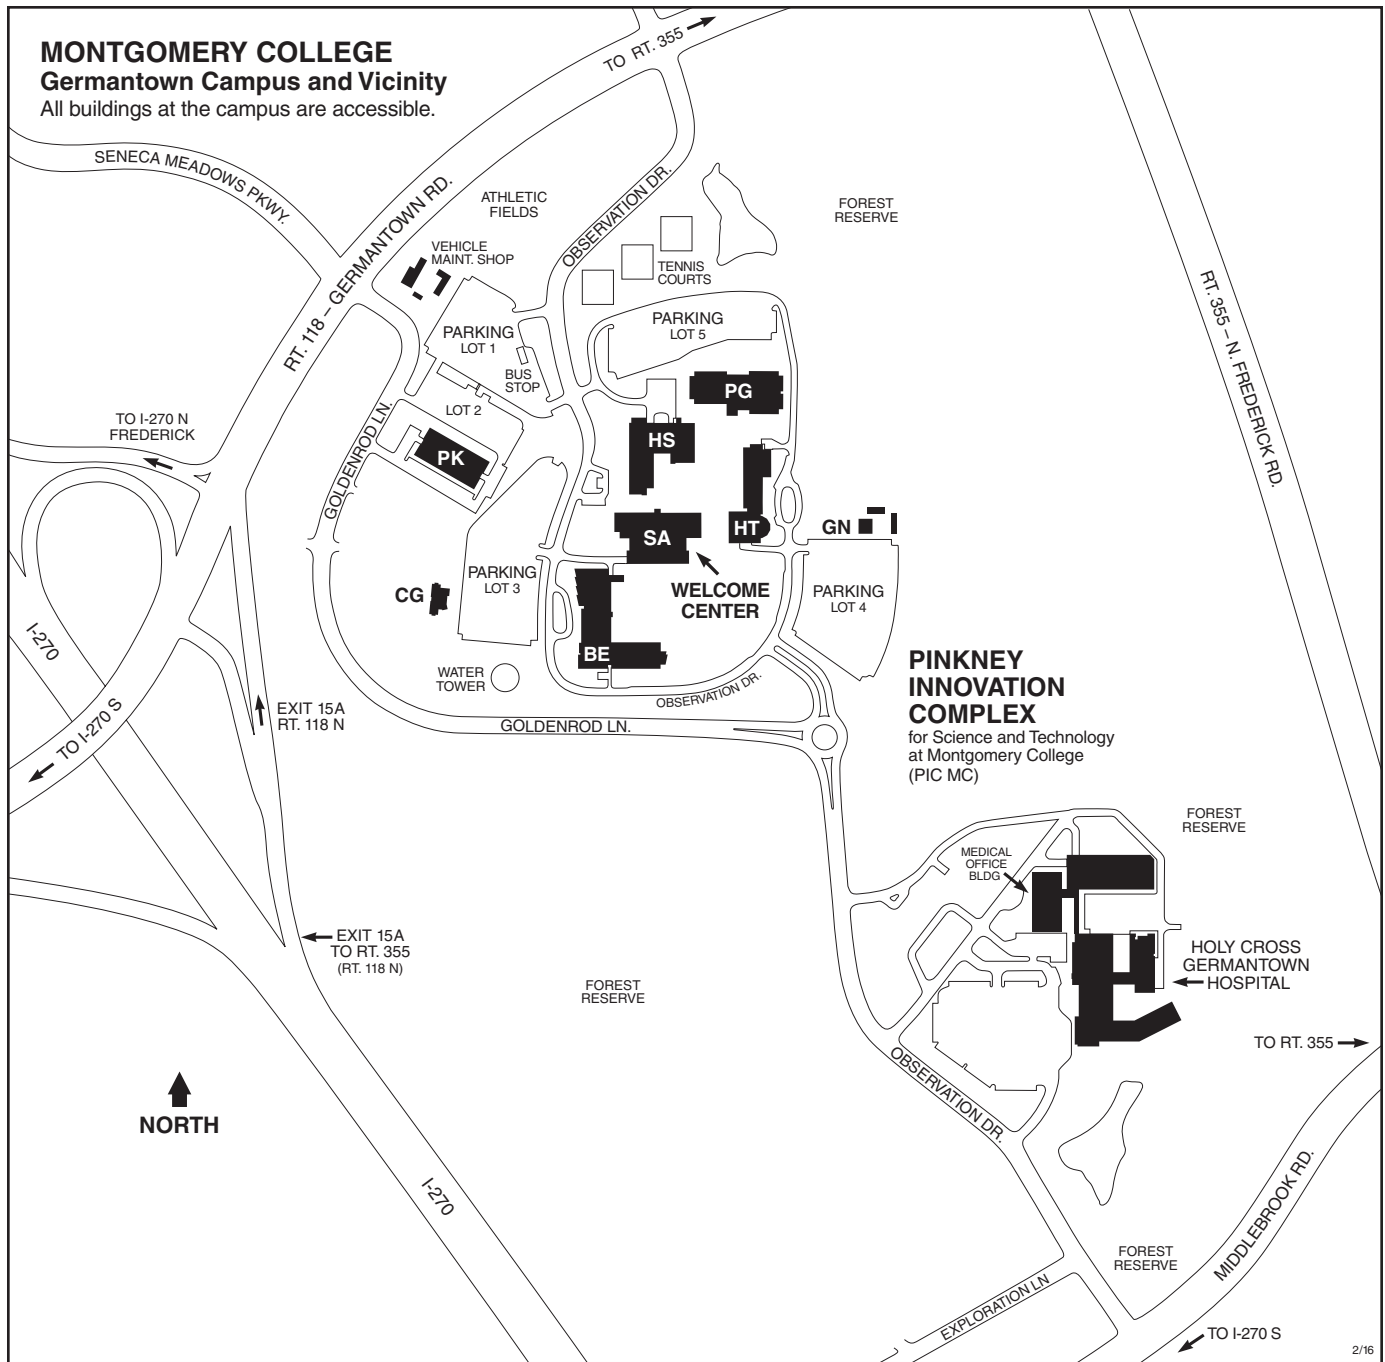

MONTGOMERY COLLEGE

Germantown Campus and Pinkney Innovation Complex for Science and Technology

Montgomery College Germantown Campus

20200 Observation Drive
Germantown, MD 20876
240-567-7700

montgomerycollege.edu

For updates to campus maps, visit
montgomerycollege.edu/maps

Legend of Buildings

(as of February 2016)

- BE Bioscience Education Center
 - Conference Center
- CG Child Care Center
- GN Greenhouse
- HS Humanities and Social Sciences Building
 - Bookstore
 - Cafeteria
 - Workforce Development & Continuing Education (WD&CE)

- HT High Technology and Science Center
 - Globe Hall
- PG Physical Education Building
- PK Paul Peck Academic and Innovation Building
 - Germantown Innovation Center
- SA Science and Applied Studies Building
 - Admissions Office
 - Security Office
 - Welcome Center