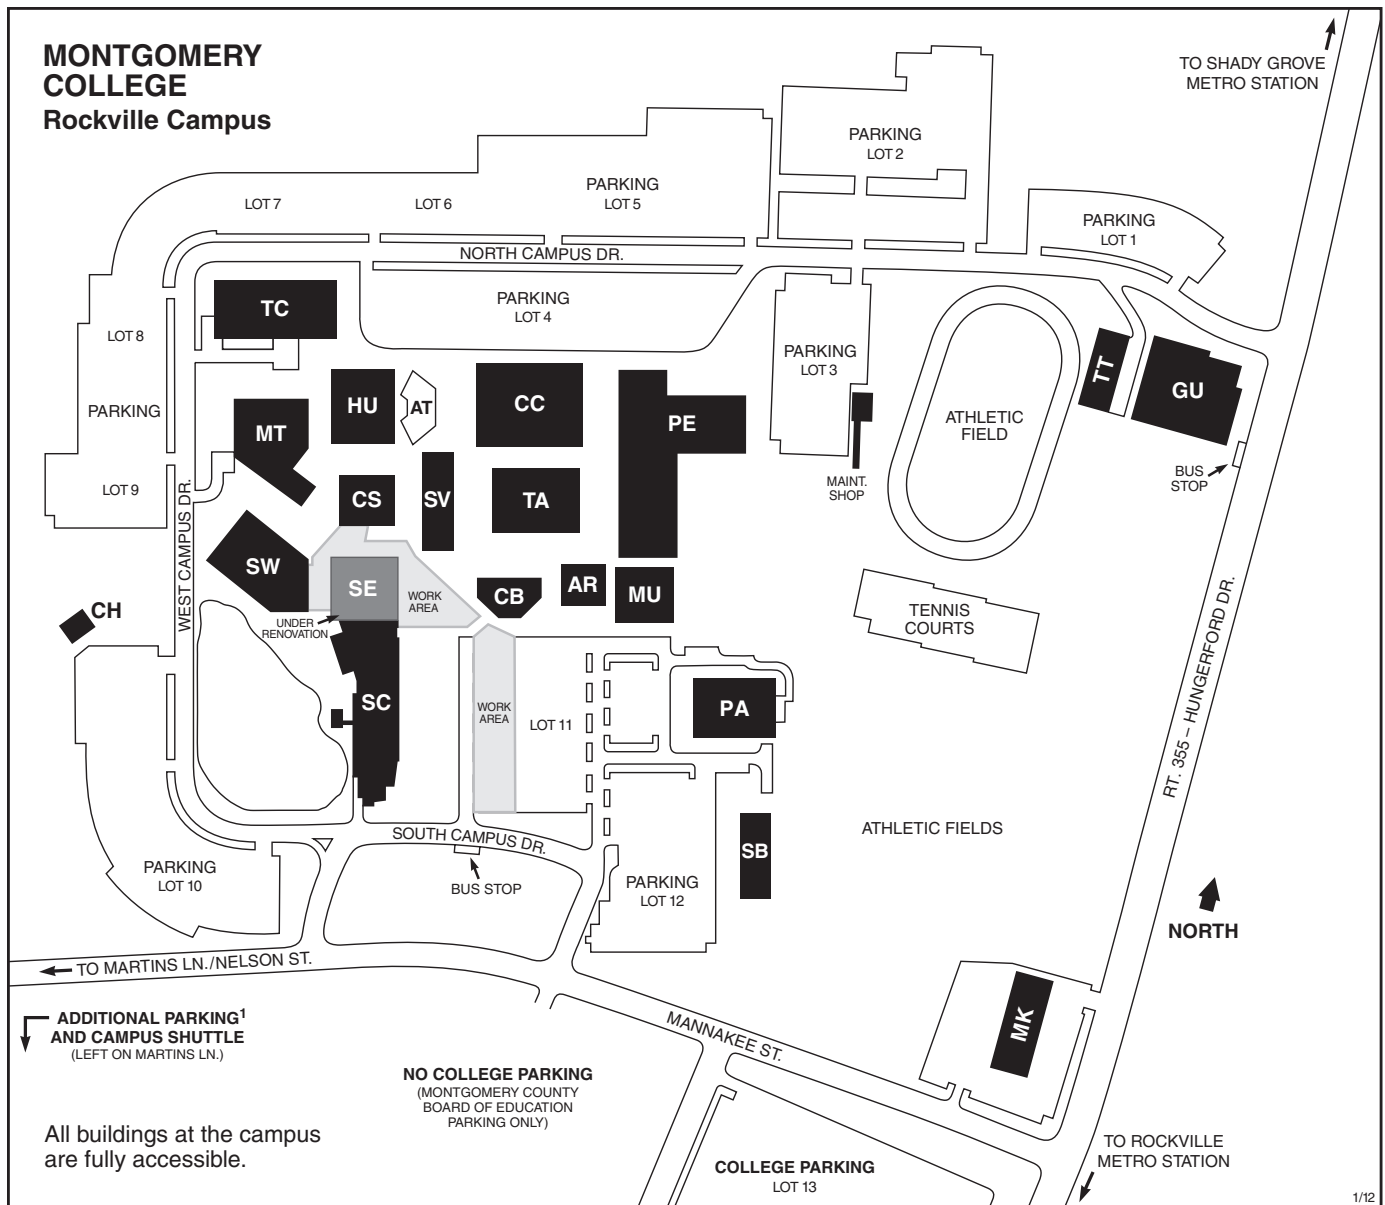

MONTGOMERY COLLEGE

Rockville Campus Map

Montgomery College Rockville Campus

51 Mannakee Street
Rockville, MD 20850
240-567-5000
TTY 301-294-9672

www.montgomerycollege.edu
For updates to campus maps, visit
www.montgomerycollege.edu/maps.

Rockville Campus Legend of Buildings

(as of January 2012)

AR Paul Peck Art Building
AT Amphitheatre

CB Counseling and Advising Building
▪ Security Office

CC Campus Center
▪ Workforce Development & Continuing Education Office (WD&CE)

CH Child Care Center

CS Computer Science Building

GU Homer S. Gudelsky Institute for Technical Education

HU Humanities Building

MK Mannakee Building
▪ Central Services

MT Gordon and Marilyn Macklin Tower

MU Music Building

TA Theatre Arts Building

TC Technical Center

TT Interim Technical Training Center

¹ Parking at Rockville Municipal Swim Center. Take Mannakee Street to left on Martins Lane.
² Building under renovation.